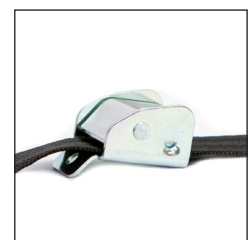

Harness Adjustment Systems

Central Front Adjusters

For the ultimate in product flexibility trust SHIELD for durable and reliable central front adjusters in just about any configuration imaginable.

Features

- FMVSS, CMVSS, and ECE Compliant
- Forward or Rear Facing Applications
- 25mm or 38mm Mechanisms
- Dual Pin Design for Convertible Seat Applications
- Multiple Mounting Options
- Lift and Push Button Variations